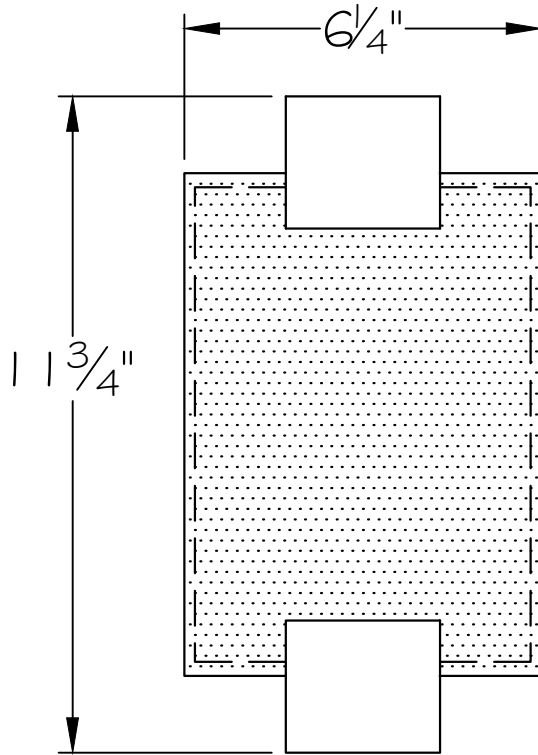

CUSTOMER REFERENCE DRAWING

TOP VIEW

FRONT VIEW

SIDE VIEW

STYLE CONFIGURATIONS:

TERRA ORIGINAL GLASS:

- 11ST BLACK / CLEAR GLASS

- 12ST BLACK / GOLD GLASS