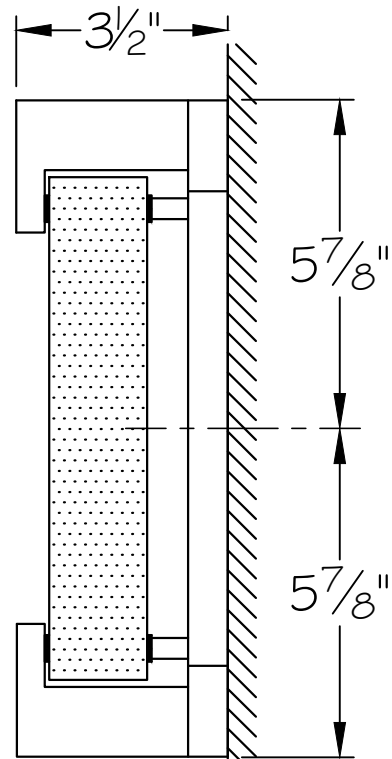

CUSTOMER REFERENCE DRAWING

TOP VIEW

FRONT VIEW

SIDE VIEW

STYLE CONFIGURATIONS:

TERRA ORIGINAL GLASS:

- 11ST BLACK / CLEAR GLASS

- 12ST BLACK / GOLD GLASS