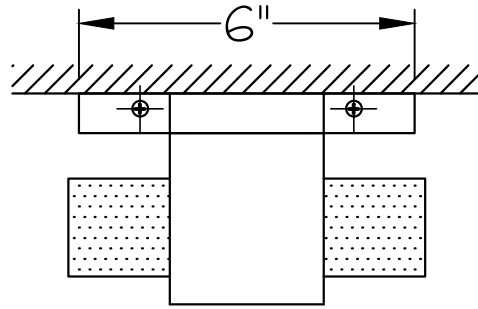

CUSTOMER REFERENCE DRAWING

TOP VIEW

FRONT VIEW

SIDE VIEW

STYLE CONFIGURATIONS:

TERRA ORIGINAL GLASS:

- 11ST BLACK / CLEAR GLASS

- 12ST BLACK / GOLD GLASS