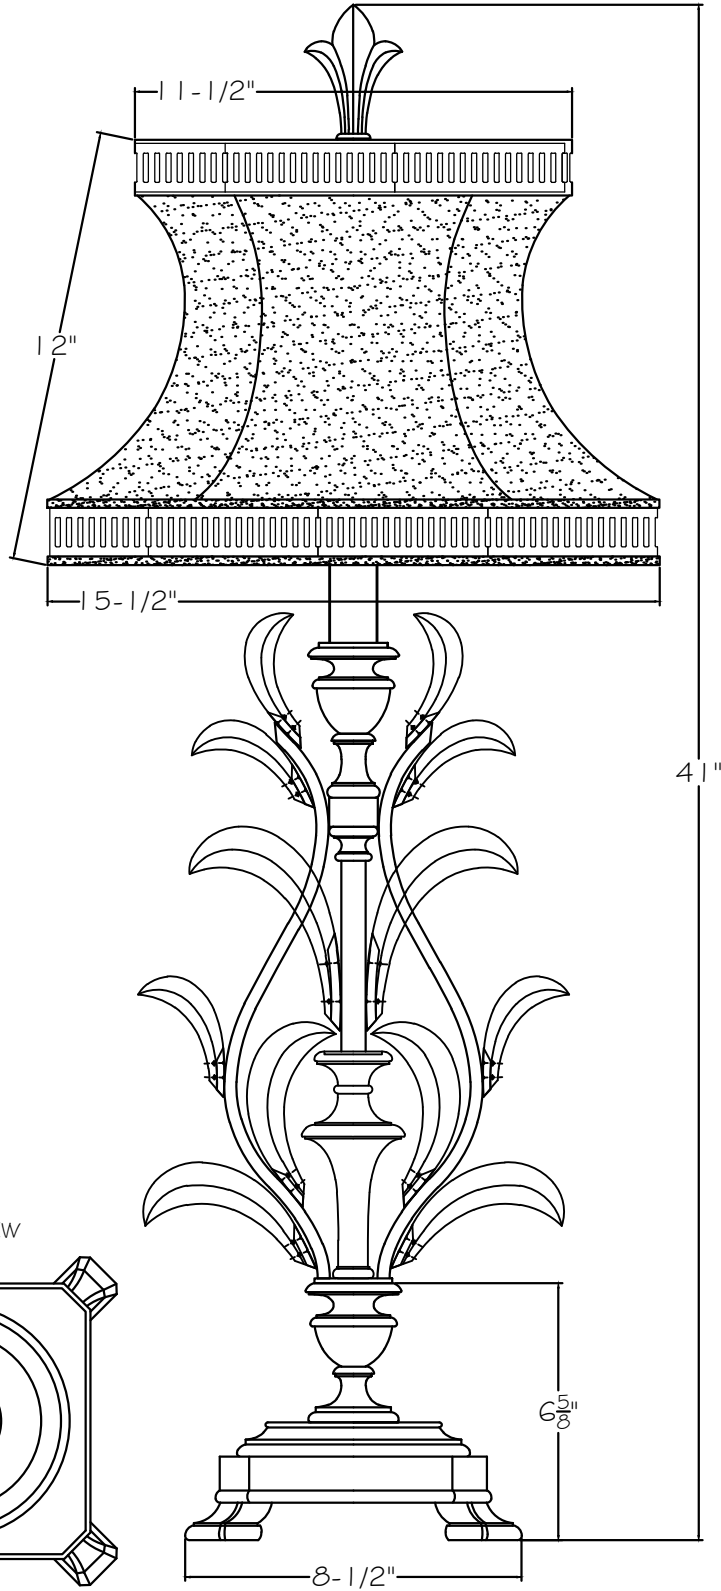

CUSTOMER REFERENCE DRAWING

STYLE CONFIGURATIONS:

-ST SILVER

769010 GOLD

-SF4 SILVER

-SF3 GOLD

This drawing, specifications and the product depicted are the exclusive property of Fine Art Handcrafted Lighting®. In compliance with US copyright and patent requirements, notice is hereby given that this document and the product depicted shall not be copied, altered or used in any manner without the expressed written consent of Fine Art Handcrafted Lighting®.