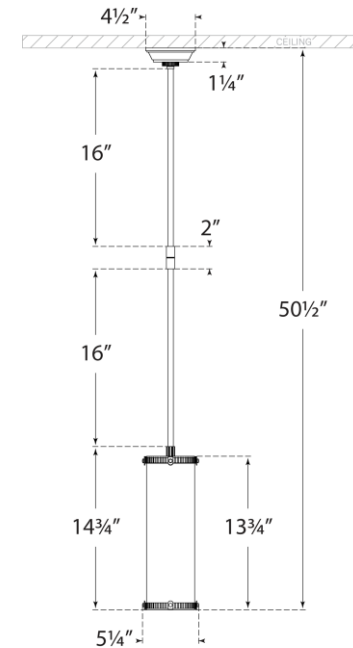

TEAR SHEET

Calliope Small Pendant

Item # TOB 5184PN-WG

Designer: Thomas O'Brien

O/A Height: 50.5"

Fixture Height: 14.75"

Min. Custom Height: 21.5"

Width: 5.25"

Canopy: 4.5" Round

Finishes: BZ, PN

Glass Options: WG

Socket: E26 Keyless

Wattage: 60 T10

Weight: 6 Pounds

Note: Custom Height Available

Front View