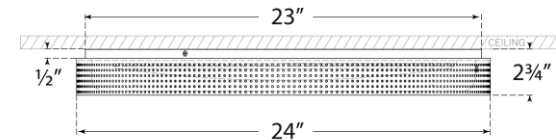

TEAR SHEET

Precision 24" Round Flush Mount

Item # KW 4083PN-WG

Designer: Kelly Wearstler

Height: 2.75"

Width: 24"

Canopy: 23" Round

Finishes: AB, BZ, PN

Glass Options: WG

Lightsource: Dedicated LED

Wattage: 35w (4200lm)

Weight: 34 Pounds

Note: UL Only

Front View

Bottom View