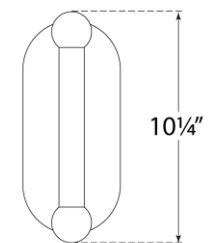

TEAR SHEET

Rousseau Medium Vanity Sconce

Item # KW 2282PN-ECG

Designer: Kelly Wearstler

Height: 10.25"

Width: 4.25"

Extension: 3.25"

Backplate: 4.25" x 9.5" Oval

Finishes: AB, BZ, PN

Glass Options: CG, EC, ECG, SG

Lightsource: Dedicated LED

Wattage: 9w (1000lm)

Weight: 7 Pounds

Top View

Side View

Front View