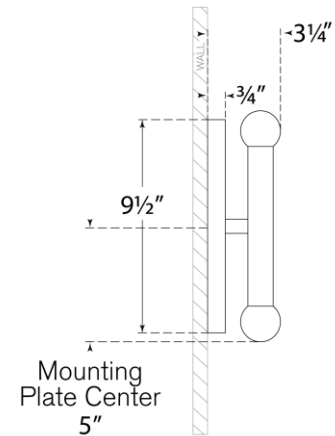

TEAR SHEET

Rousseau Medium Vanity Sconce

Item # KW 2282PN-ECG

Designer: Kelly Wearstler

Height: 10.25"

Width: 4.25"

Extension: 3.25"

Backplate: 4.25" x 9.5" Oval

Finishes: AB, BZ, PN

Glass Options: CG, EC, ECG, SG

Lightsource: Dedicated LED

Wattage: 9w (1000lm)

Weight: 7 Pounds

Top View

Side View

Front View