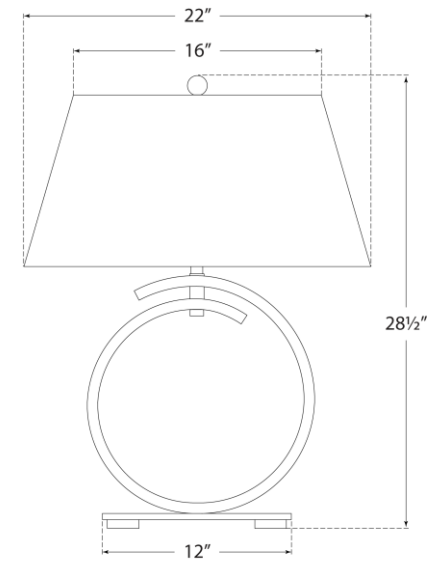

## Launceton Large Ring Table Lamp

Item # CHA 8401PN-PL

Designer: Chapman & Myers

Height: 28.5"

Width: 22"

Base: 8" x 12" Rectangle

Finishes: PN

Shade Treatments: PL

Shade Details: 16" x 22" x 11.5" Rectangle

Socket: E26 Dimmer

Wattage: 100 A

©EFC DESIGNS

Side View

Front View