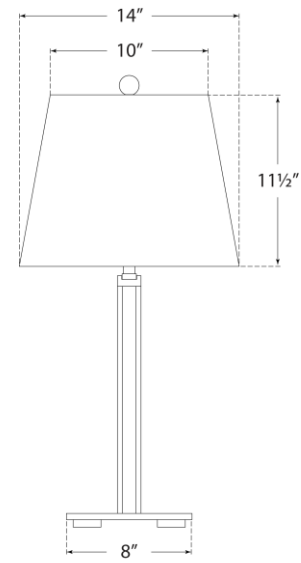

## Launceton Large Ring Table Lamp

Item # CHA 8401PN-PL

Designer: Chapman & Myers

Height: 28.5"

Width: 22"

Base: 8" x 12" Rectangle

Finishes: PN

Shade Treatments: PL

Shade Details: 16" x 22" x 11.5" Rectangle

Socket: E26 Dimmer

Wattage: 100 A

©EFC DESIGNS

Side View

Front View