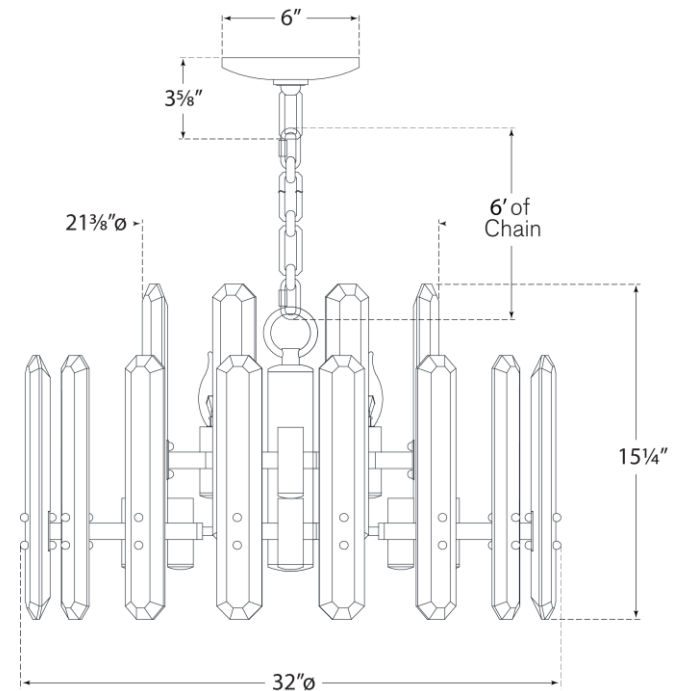

TEAR SHEET

Bonnington Large Chandelier

Item # ARN 5125HAB-CG

Designer: AERIN

Height: 15.25"

Width: 32"

Canopy: 6" Octagonal

Finishes: HAB, PN

Trim Options: ALB, CG

Socket: 18 - E12 Candelabra

Wattage: 18 - 40 C11

Weight: 73 Pounds

ARN5125