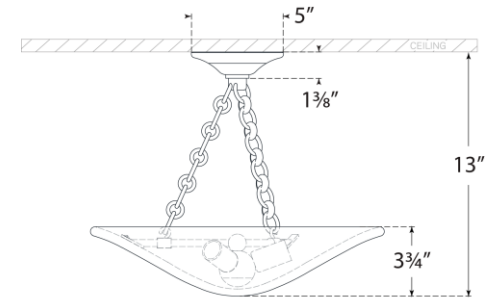

TEAR SHEET

Mollino 16" Semi Flush Mount

Item # ARN 4425BZ-PW

Designer: AERIN

Height: 13"

Width: 16"

Canopy: 5" Round

Finishes: BZ, HAB, PN

Shade Treatments: PW

Socket: 3 - E12 Candelabra

Wattage: 3 - 6.5 LED B11

Weight: 13 Pounds

Side View

Top View