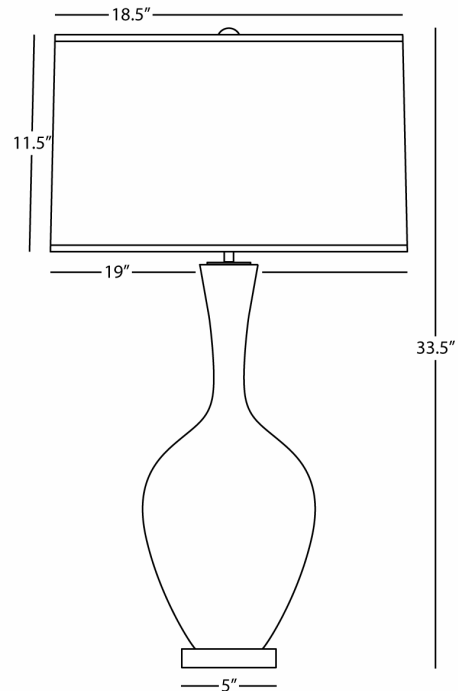

AUDREY

ST980

Table Lamp

1 - 150W Max.

Bulb Type: A

Switch: Hi-Lo Dimming

Smoky Taupe Glazed Ceramic

Lucite Base

Fondine Fabric Shade

See Audrey/ Delilah Table for Color Options

** Available for Quick SHIP **