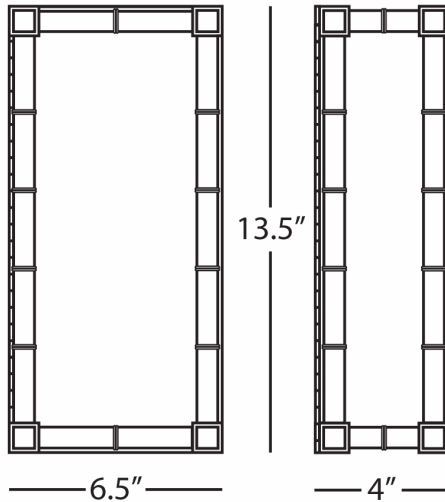

JONATHAN ADLER

MEURICE

S760

Small Wall Sconce

2-60W Max.

Bulb Type: B11 Torpedo

Direct Wire Only

Polished Nickel Finish Over Metal

Frosted White Glass Shade

FINISH OPTION:

Z760 - Deep Patina Bronze

** Available for Quick SHIP **