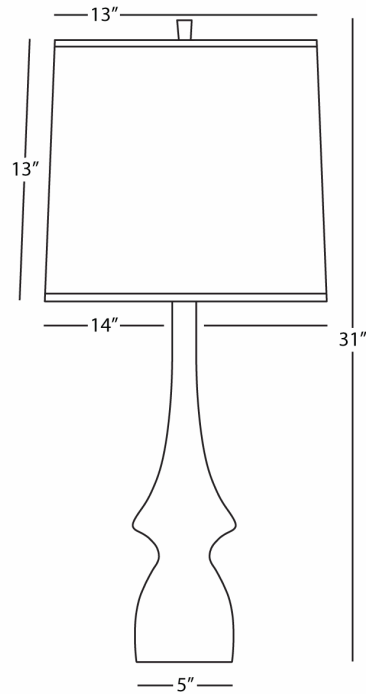

JASMINE

PC210

Table Lamp

1 - 150W Max.

Bulb Type: A

Switch: Hi-Lo Dimming

Peacock Glazed Ceramic

Oyster Linen Shade

See Jasmine Table for Color Options

** Available for Quick SHIP **