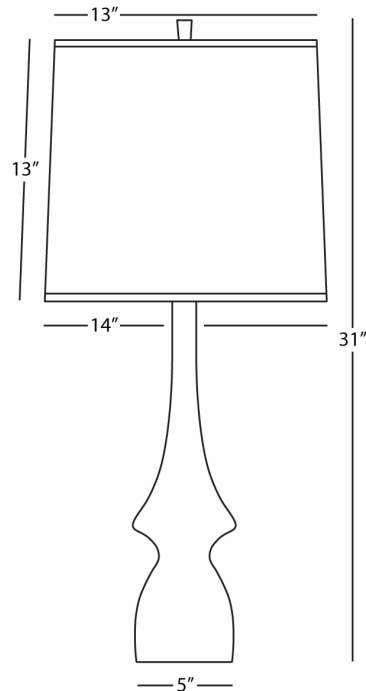

JASMINE

EB210

Table Lamp

1 - 150W Max.

Bulb Type: A

Switch: Hi-Lo Dimming

Egg Blue Glazed Ceramic

Oyster Linen Shade

See Jasmine Table for Color Options

** Available for Quick SHIP **