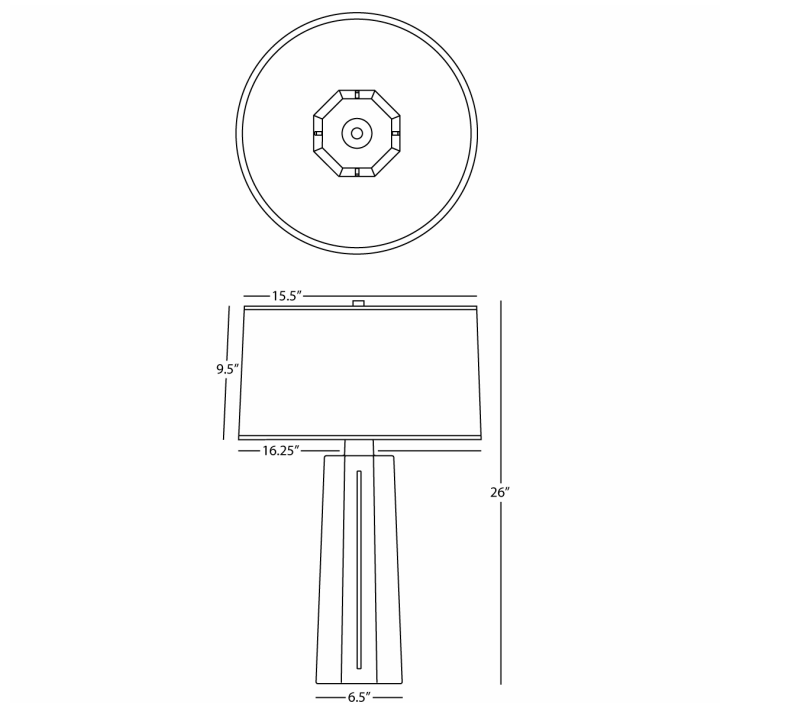

MASON

CF960

Table Lamp

1-150W Max.

Bulb Type: A

Switch: 3-Way

Coffee Glazed Ceramic

Polished Nickel Accents

Oyster Linen Shade

See Delta/ Mason Table for Color Options

** Available for Quick SHIP **