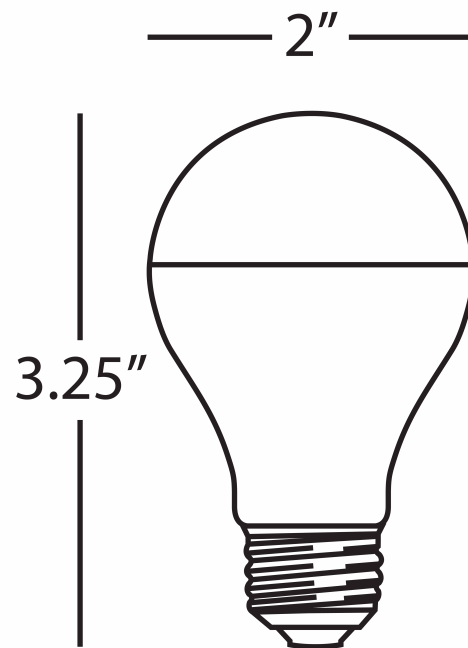

SILVER TIP BULB

BUL01

1 - 60W

A15, Medium Base, Silver Tipped Bulb

For use with 1305 and 1306

**\*\* Available for Quick SHIP \*\***