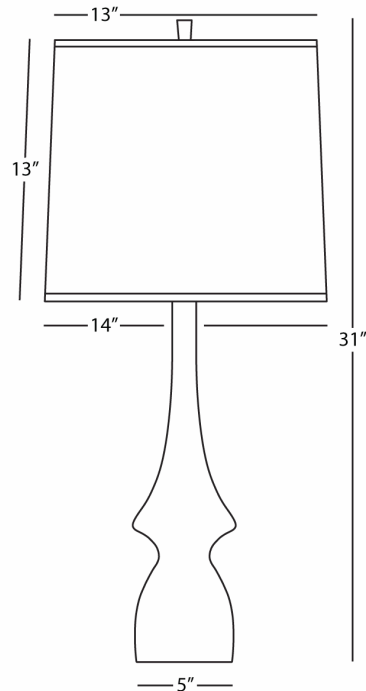

JASMINE

BN210

Table Lamp

1 - 150W Max.

Bulb Type: A

Switch: Hi-Lo Dimming

Bone Glazed Ceramic

Oyster Linen Shade

See Jasmine Table for Color Options

** Available for Quick SHIP **