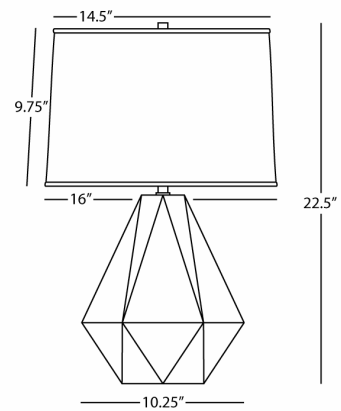

DELTA

935

Table Lamp

1-150W Max.

Bulb Type: A

Switch: 3-Way

Apple Glazed Ceramic

Polished Nickel Accents

Oyster Linen Shade

See Delta/ Mason Table for Color Options

** Available for Quick SHIP **